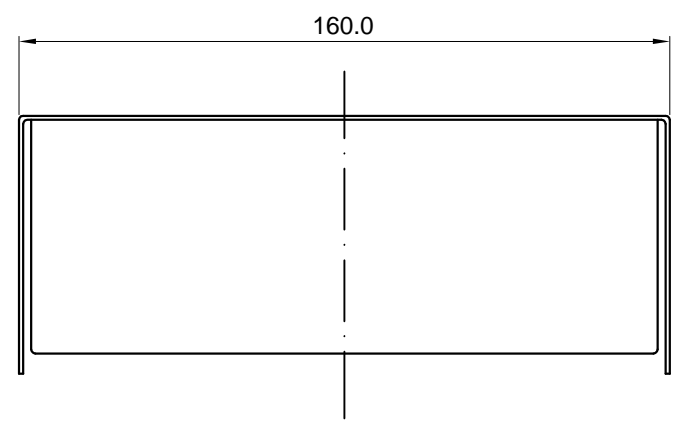

Rev.	Revision	Date
01	Update	8/27/2010

A ↑
A

Wrinkle Black Top
Plain White Bottom

DRAWN	Ma Yunle	8/27/2010	UNIT: mm		
CHECKED	Sara	8/27/2010			
ENG APPR.			Sinotech		
MFG APPR.					
SFM-004			SIZE A4	209350	REV 01
			SCALE: 3:4	Weight(lbs): 1.1	SHEET 1 OF 1