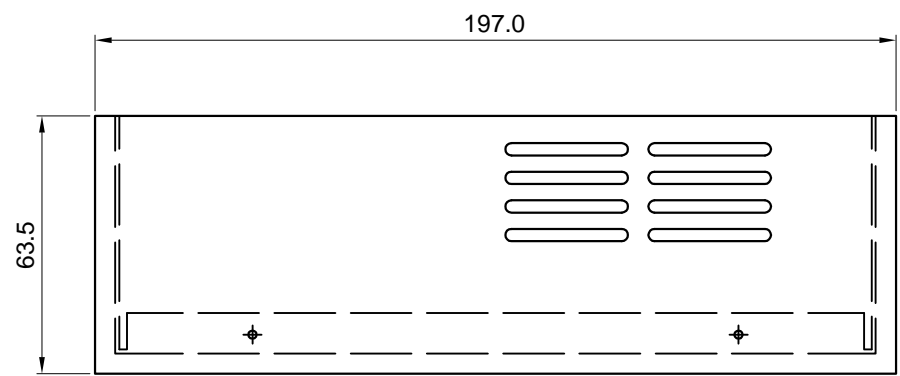

Rev.	Revision	Date
01	Update	8/27/2010

A ↑
A

Wrinkle Black Top
Plain White Bottom

DRAWN	Ma Yunle	8/27/2010	UNIT: mm		
CHECKED	Sara	8/27/2010			
ENG APPR.			Sinotech		
MFG APPR.					
SFM-004			SIZE A4	209350	REV 01
			SCALE: 3:4	Weight(lbs): 1.1	SHEET 1 OF 1