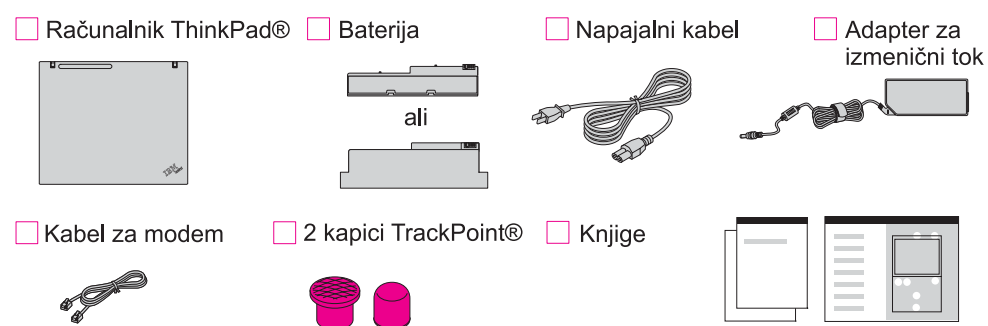

Plakat za namestitev serije X40

P/N 39T2175

08/02/2005

Size : 11x13 inches

Color : 2 color job = ■ Process Black (This plate must be printed in PMS Process Black C)

■ Process Magenta (This plate must be printed in PMS 032cvc)

Font : IBM Fonts and Helvetica Neue Family

Material : 100 gsm gloss art paper (Use 100% recycled paper in only Japan.)

Blue line shows die-cut. DO NOT PRINT.

Please change the barcode No.

Please change the country name if the poster is printed in other than China.

ThinkPad

Navodila za začetno namestitev

Za podrobnejše informacije pritisnite gumb Access IBM.

1 Razpakirajte:

* V opombah si preberite o navedenih, manjkajočih ali poškodovanih predmetih in obnovitveni CD plošči.

Opomba: Pred uporabo računalnika si preberite varnostna obvestila v Priročniku za servis in odpravljanje težav.

- Navodila za namestitev (ta list)
- Priročnik za servis in odpravljanje težav
- Ostali dodatki ali letaki