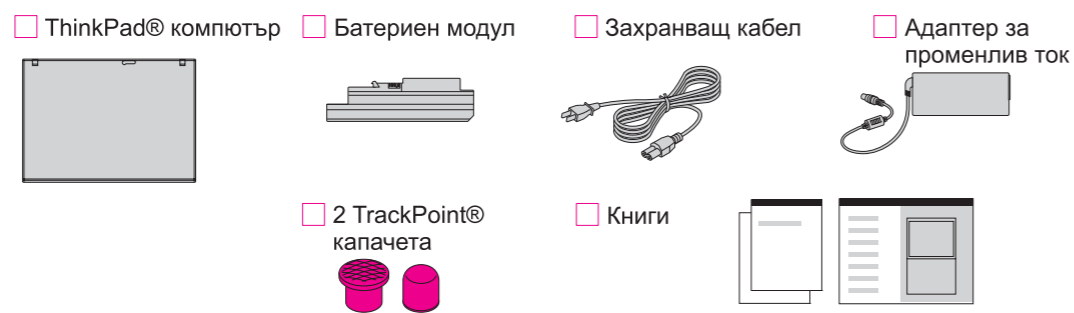

Z60m series Setup Poster

P/N 39T6065

07/11/2005

Size : 11x14 inches

Color : 2 color job = ■ Process Black (This plate must be printed in PMS Process Black C)

■ Process Magenta (This plate must be printed in PMS 032cvc)

Font : IBM Fonts and Helvetica Neue Family

Material : 100 gsm gloss art paper (Use 100% recycled paper in only Japan.)

Blue line shows die-cut. DO NOT PRINT.

Please change the barcode No.

Please change the country name if the poster is printed in other than China.

ThinkPad®

Начални инструкции за настройка

За по-подробна информация, натиснете бутона ThinkVantage.

1 Разпаковане: